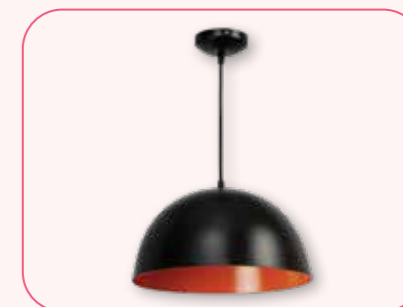

NIMBUS

Decorative, surface mounting, dome shaped pendant in green & black finishes.

Model	Ordering Code	HSN Code	List Price in ₹ Per Unit	Master Packing (No. of Unit/s)
Upto 7.5 W A60 LED Filament Lamp Black	LHFHDPE1TN1K020	94051900	2137.00	4 N