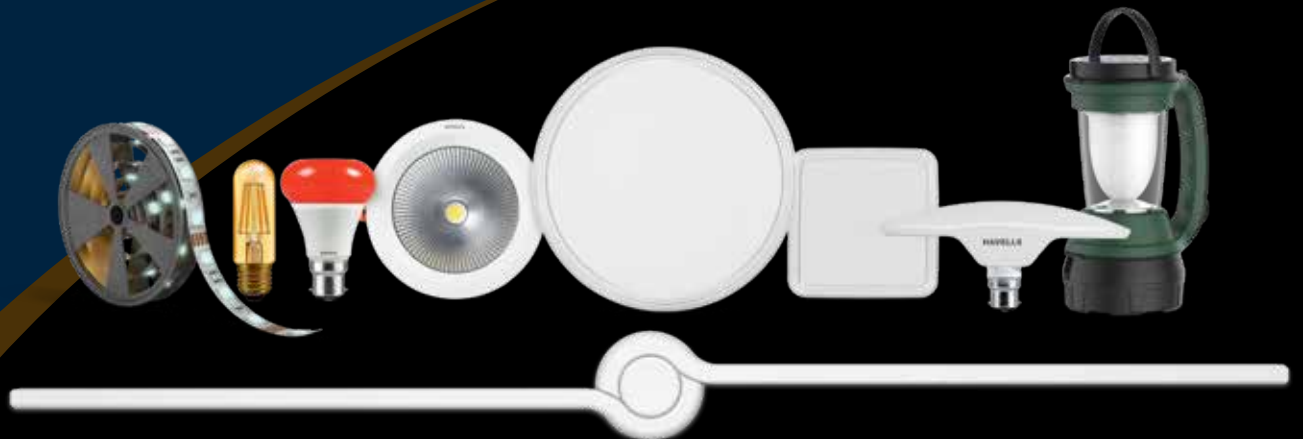

CONSUMER LIGHTING

LIST PRICE w.e.f. 1st June, 2024