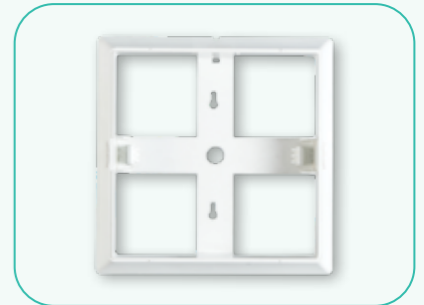

TRIM PLUS SQUARE SURFACE ACCESSORIES

Surface accessories module for Trim Plus LED Panel.

Model	Ordering Code	HSN Code	List Price in ₹ Per Unit	Master Packing (No. of Unit/s)
Surface Module Trim Plus 6 W, 9 W	LSSLNW0130	94059200	179.38	6 N
Surface Module Trim Plus 12 W, 15 W	LSSLNW0132	94059200	265.54	6 N
Surface Module Trim Plus 18 W, 22 W	LSSLNW0134	94059200	317.80	6 N